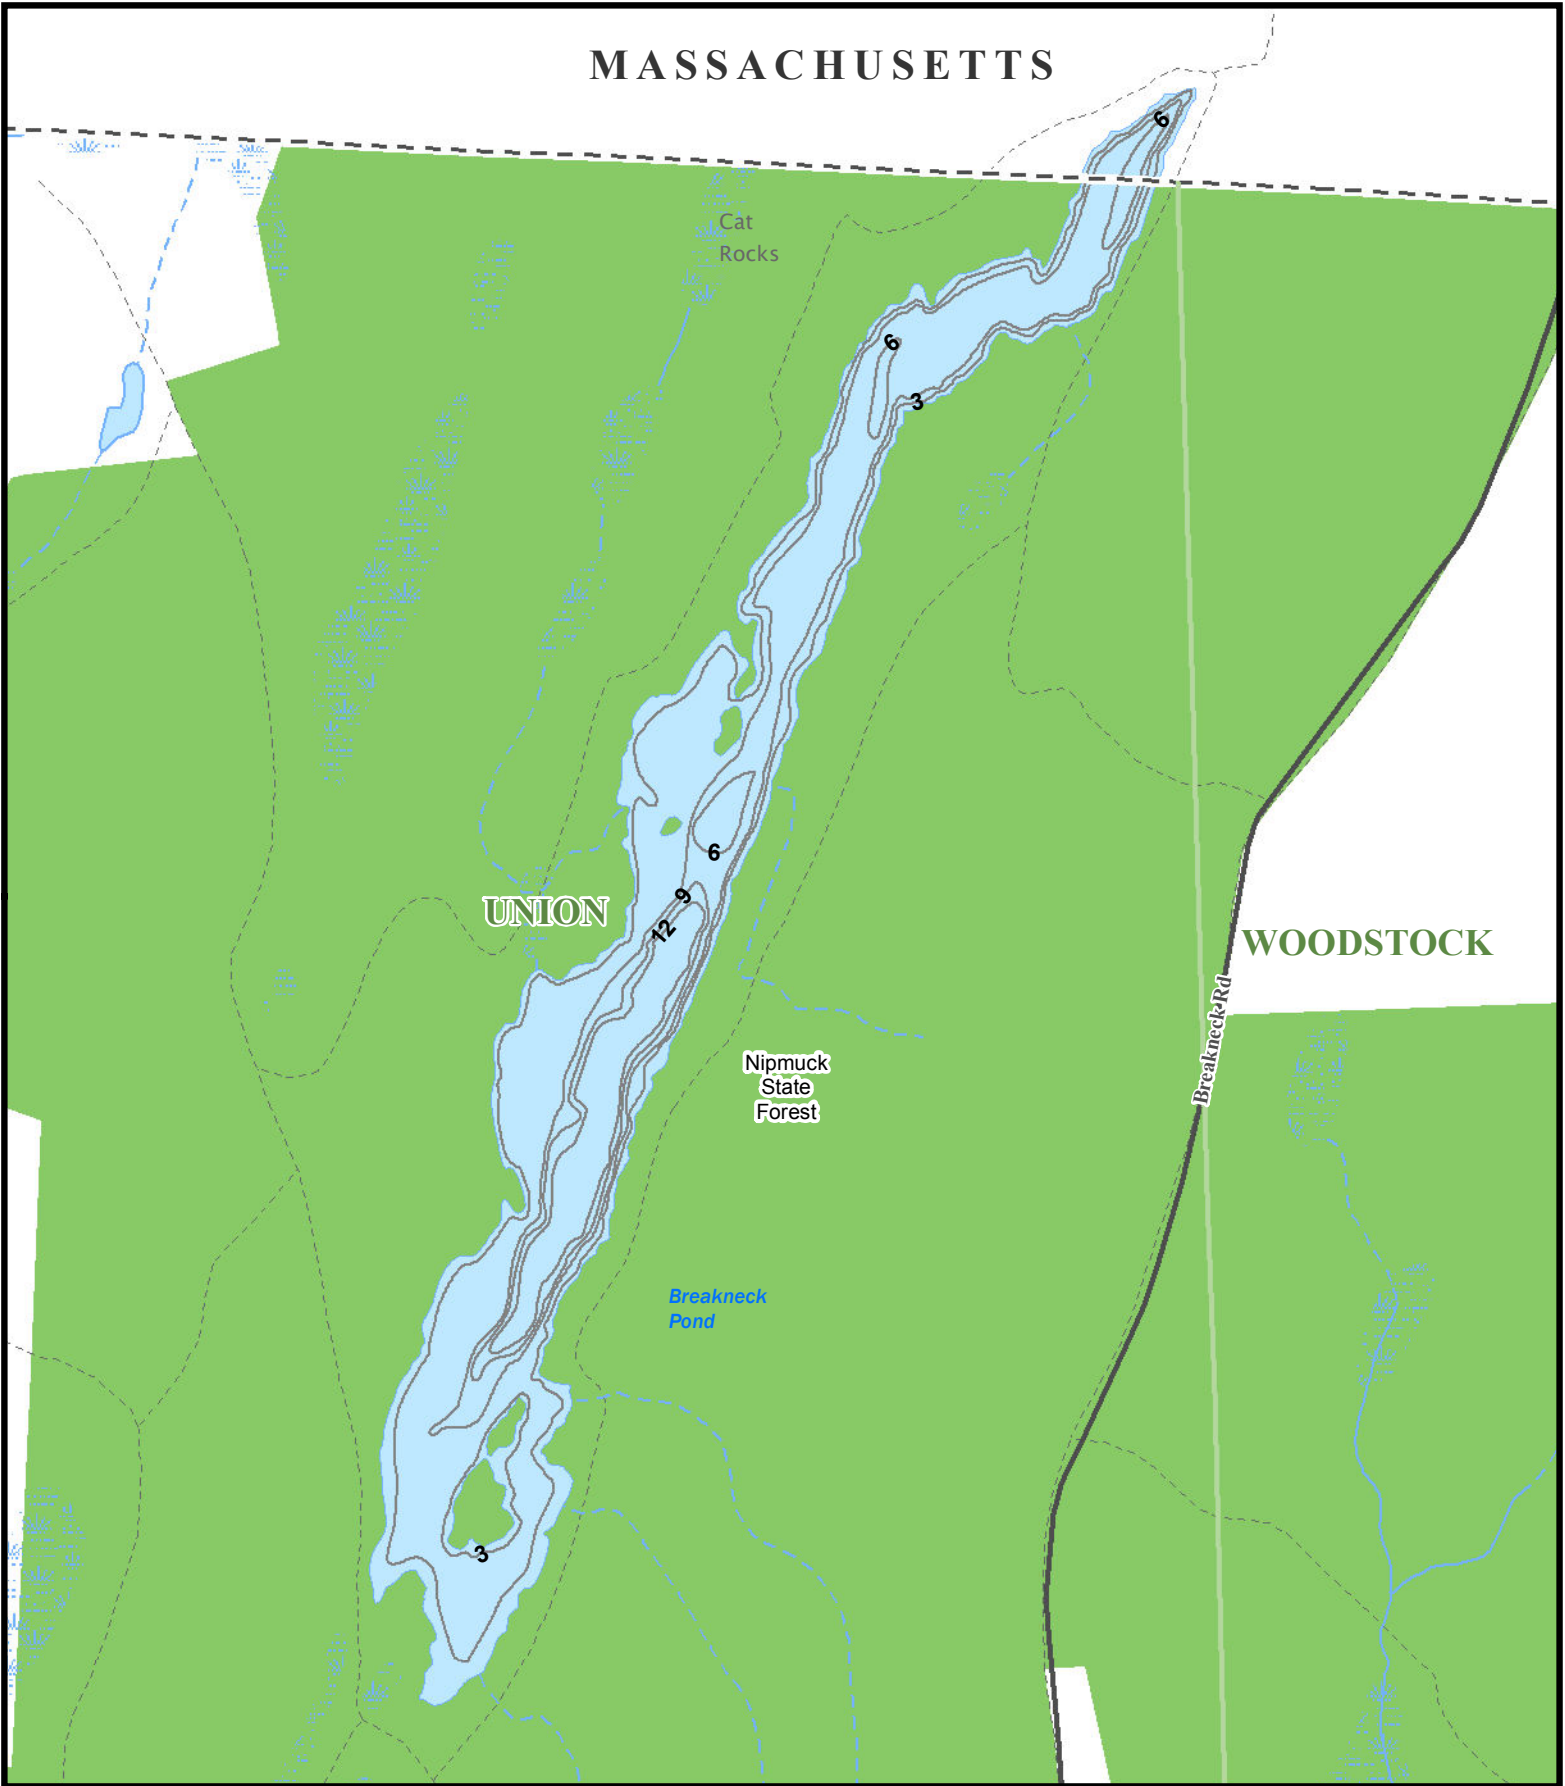

MASSACHUSETTS

UNION

WOODSTOCK

Nipmuck
State
Forest

Breakneck
Pond

Breakneck Rd

Breakneck Pond

Union, CT

Connecticut Department of
Energy &
Environmental Protection

This map shows lake depth. It is intended for general informational purposes only. Lake bathymetry contour lines may not align well with other features on the map. Please refer to the Boating or Angler's Guide for current boating regulations. Map date September 2011.

Lake acreage: 91.72

— Lake depth (ft)

- - - Trail

● Dam

 DEEP car top/carry-in launch

 DEEP trailered launch